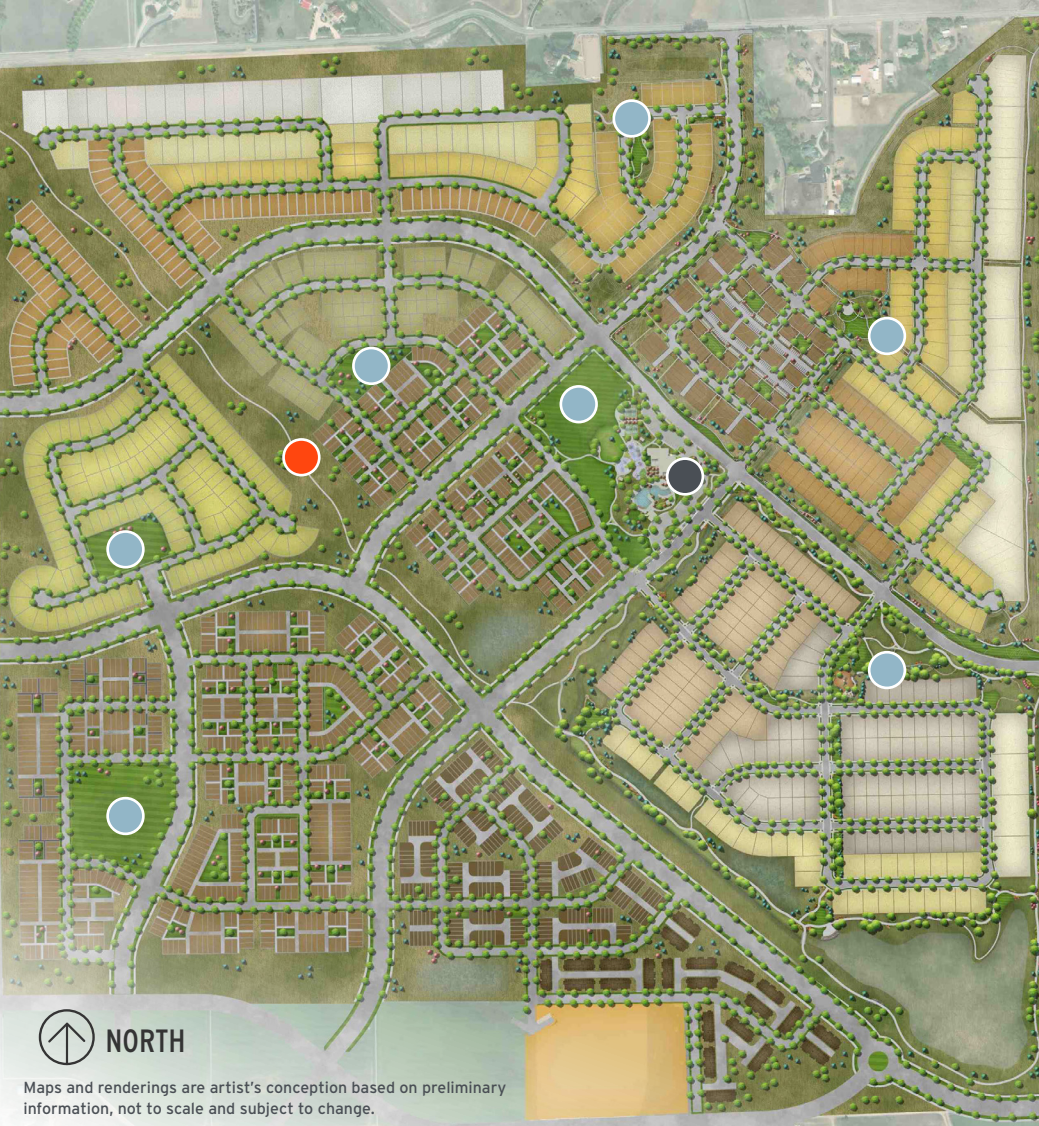

Get in tune with Prairie Song

The community design creates a perfect pitch between parks, trails, patios, the pool, pickleball courts, and a lifestyle center yet to come.

Maps and renderings are artist's conception based on preliminary information, not to scale and subject to change.

Prairie Song Park

It's where you can lounge at the pool, play at the all-ages and all-abilities adventure areas, take up a lawn game or two, and even stick around for dinner. Prairie Song Park & Center is our heart and soul. It's our rhythm. And it's a ridiculously fun collection of things to do.

Trails

Cut through the community to the sound of your own tune. Bounce from park to park and trail to open space. You can take it as fast or as slow as you want. Because there's a trail system that offers both: a quick excursion or meandering connection with nature.